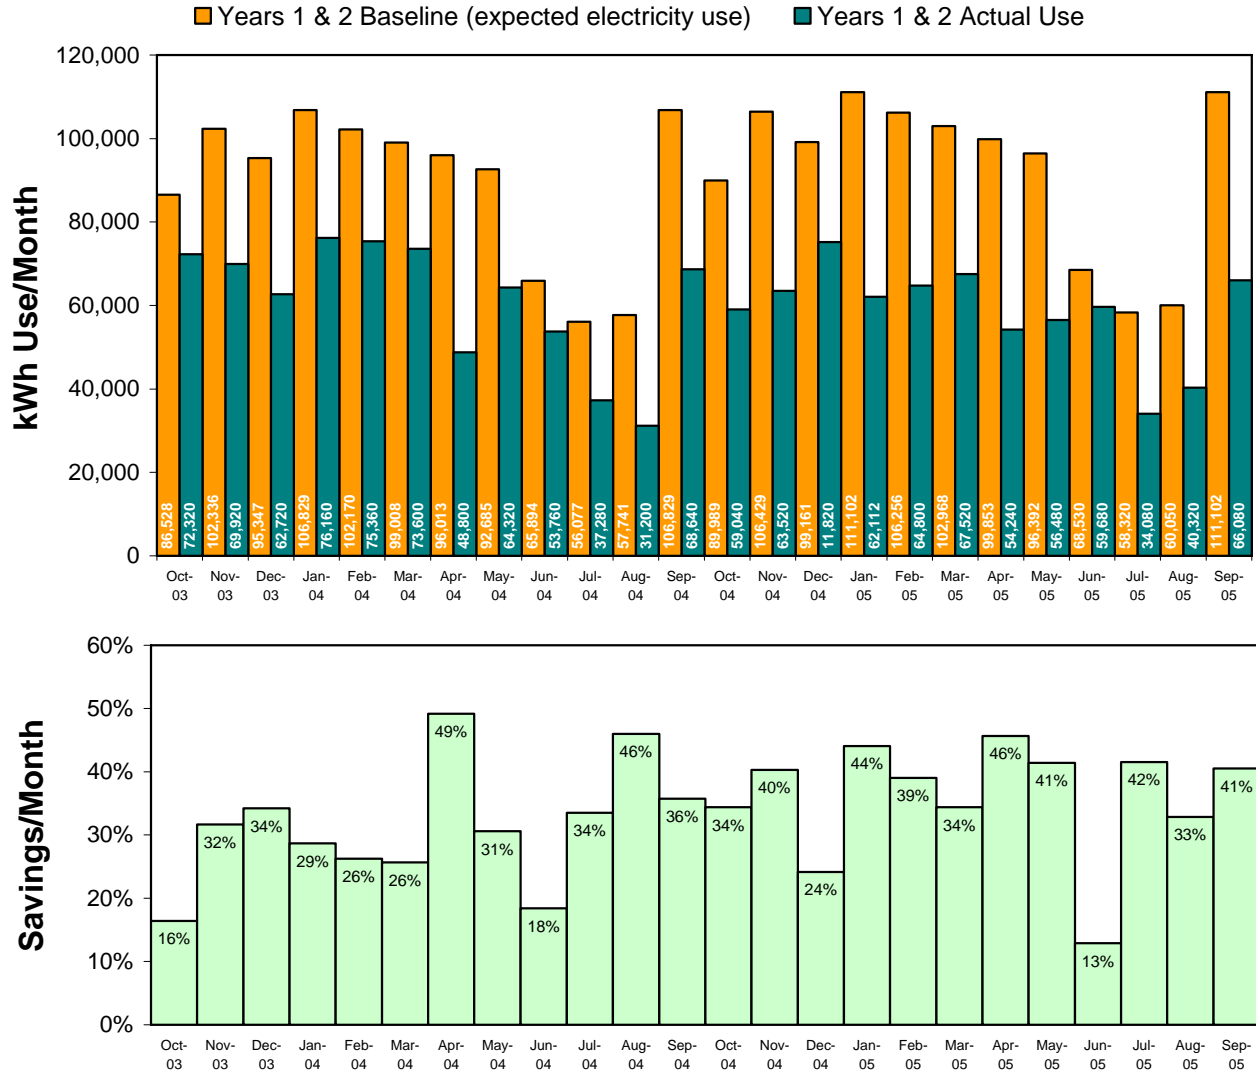

## Monthly Electricity Savings Report For Shelburne Community School

**34% Average Electricity Savings**  
**866,336 Total Pounds CO2 Saved**